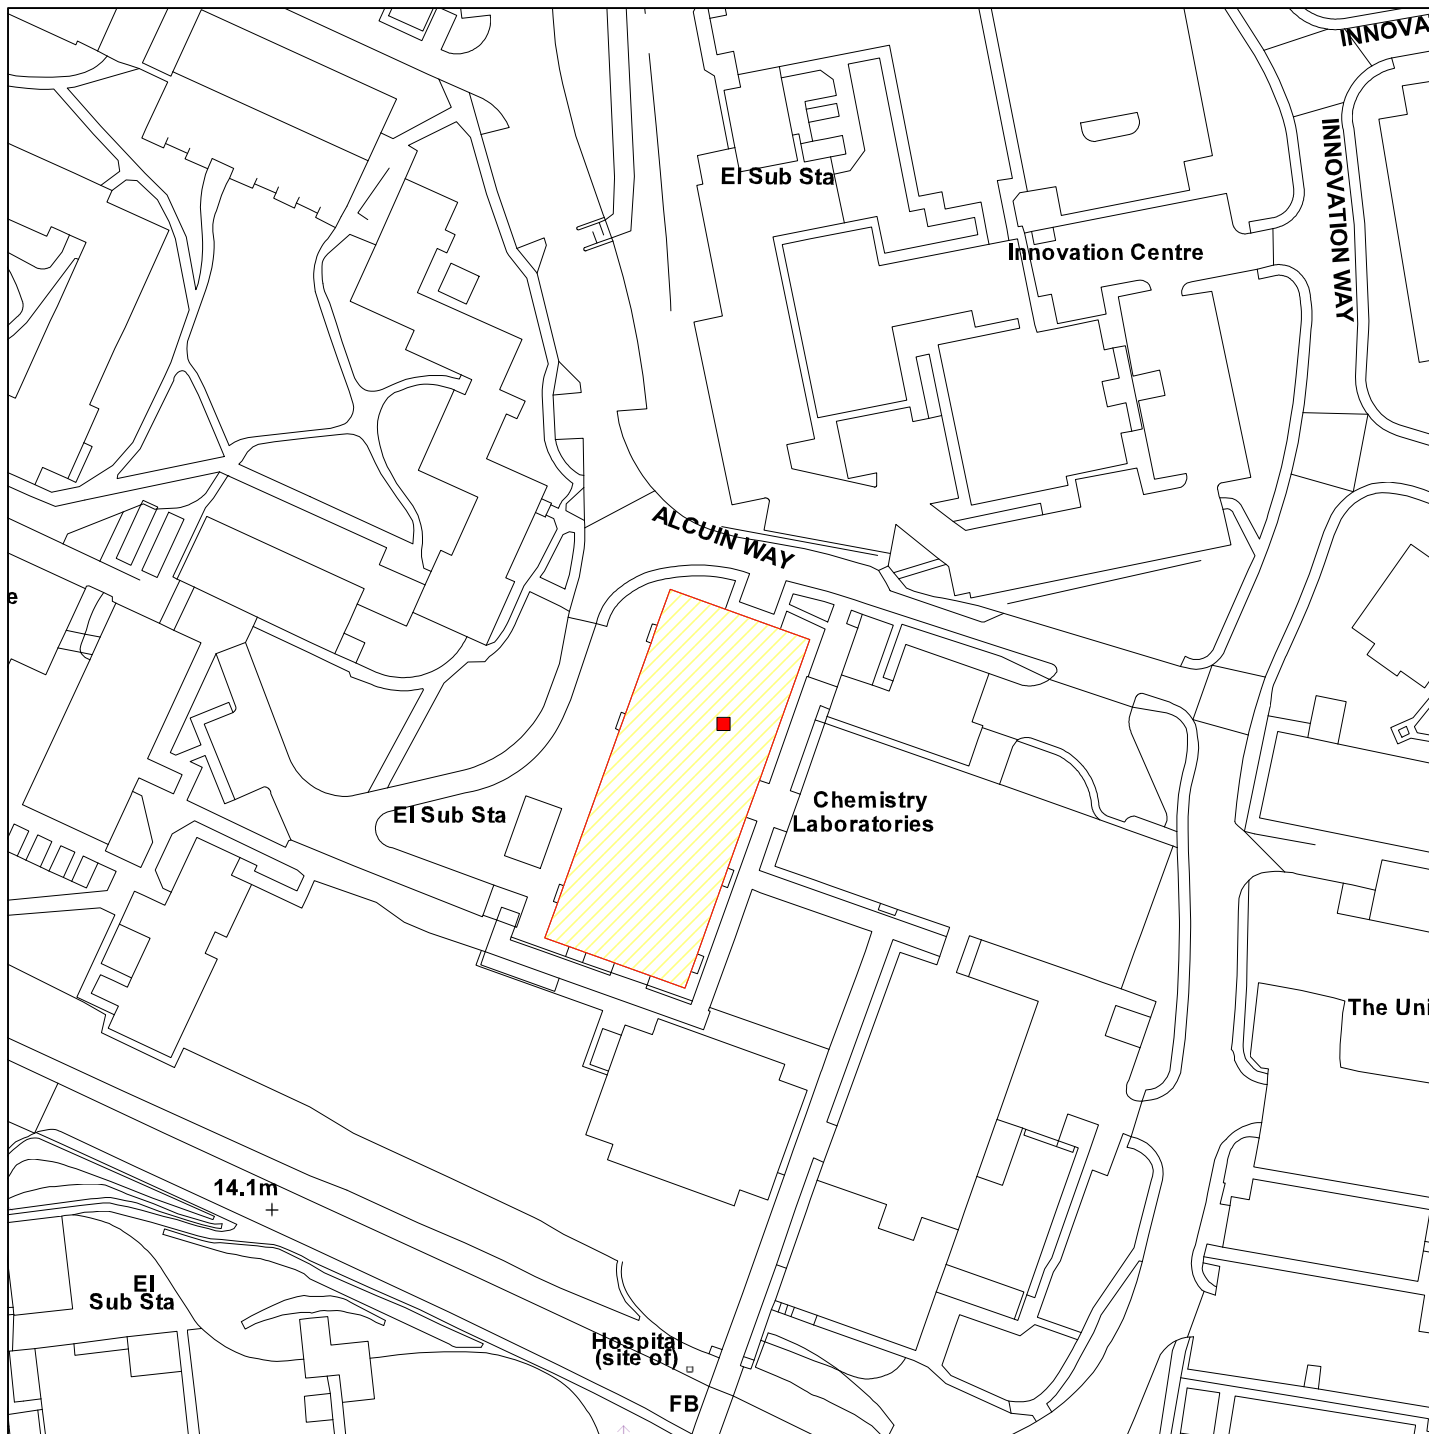

Block C, Chemistry Dept, Alcuin Way

11/03412/FULM

GIS by ESRI (UK)

Scale : 1:1250

Reproduced from the Ordnance Survey map with the permission of the Controller of Her Majesty's Stationery Office © Crown Copyright 2000.

Unauthorised reproduction infringes Crown Copyright and may lead to prosecution or civil proceedings.

Produced using ESRI (UK)'s MapExplorer 2.0 - <http://www.esriuk.com>

Organisation	City of York Council
Department	City Strategy
Comments	
Date	23 February 2012
SLA Number	Not Set